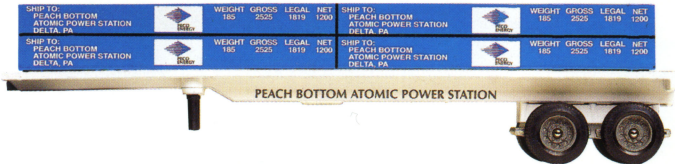

48' Cargo Trailer with optional reefer unit

Dairy Tanker

48' Moving Van Trailer with optional reefer unit

Oil Tanker

Flatbed Trailer with optional load

Cryogenic Tanker

40' Cargo Trailer

Propane Tanker

Triple Pup Trailers and Hitches

Double Pup Trailers with Hitch

Beverage Hauler

Dropped Pup (also available in doubles and triples)

Thruway Doubles (2 40' Cargo Trailers with Hitch, Reefers optional)

Single Pup Trailer

Kenworth T-800 Tankwagon

Kenworth T-800 Straight Frame (also available with International 8100 cab)