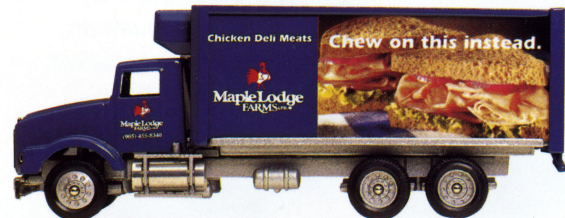

48' Cargo Trailer with optional reefer unit

Dairy Tanker

48' Moving Van Trailer with optional reefer unit

Oil Tanker

Flatbed Trailer with optional load

Cryogenic Tanker

40' Cargo Trailer

Propane Tanker

Triple Pup Trailers and Hitches

Double Pup Trailers with Hitch

Beverage Hauler

Dropped Pup (also available in doubles and triples)

Thruway Doubles (2 40' Cargo Trailers with Hitch, Reefers optional)

Single Pup Trailer

Kenworth T-800 Tankwagon

Kenworth T-800 Straight Frame (also available with International 8100 cab)