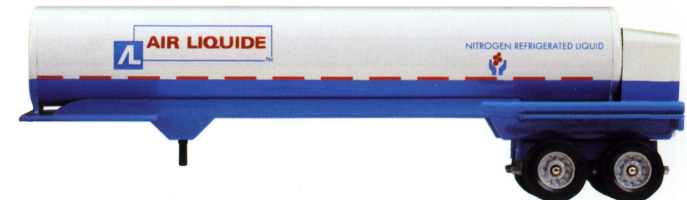

48' Cargo Trailer with optional reefer unit

Dairy Tanker

48' Moving Van Trailer with optional reefer unit

Oil Tanker

Flatbed Trailer with optional load

Cryogenic Tanker

40' Cargo Trailer

Propane Tanker

Triple Pup Trailers and Hitches

Double Pup Trailers with Hitch

Beverage Hauler

Dropped Pup (also available in doubles and triples)

Thruway Doubles (2 40' Cargo Trailers with Hitch, Reefers optional)

Single Pup Trailer

Kenworth T-800 Tankwagon

Kenworth T-800 Straight Frame (also available with International 8100 cab)