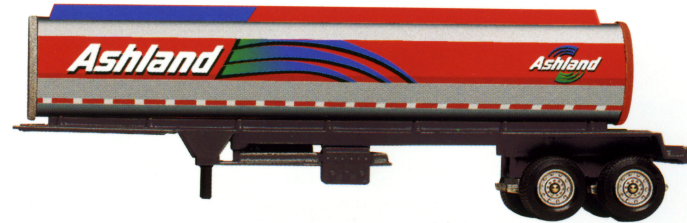

48' Cargo Trailer with optional reefer unit

Dairy Tanker

48' Moving Van Trailer with optional reefer unit

Oil Tanker

Flatbed Trailer with optional load

Cryogenic Tanker

40' Cargo Trailer

Propane Tanker

Triple Pup Trailers and Hitches

Double Pup Trailers with Hitch

Beverage Hauler

Dropped Pup (also available in doubles and triples)

Thruway Doubles (2 40' Cargo Trailers with Hitch, Reefers optional)

Single Pup Trailer

Kenworth T-800 Tankwagon

Kenworth T-800 Straight Frame (also available with International 8100 cab)